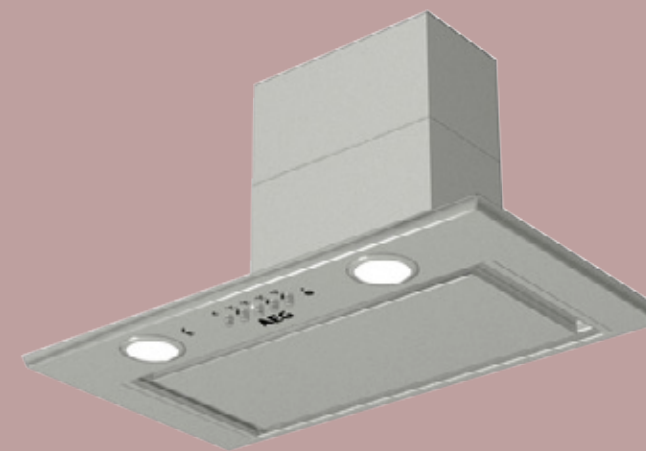

272€ **AEG**

CAMPANA / DGE5661HM

Hidden, 54 cm, A, 67 dB max. Velocidad, Hob2Hood, Control Electrónico, 3 vel. + int. (700 m3/h), LED, 150 mm, Inox.
942022568